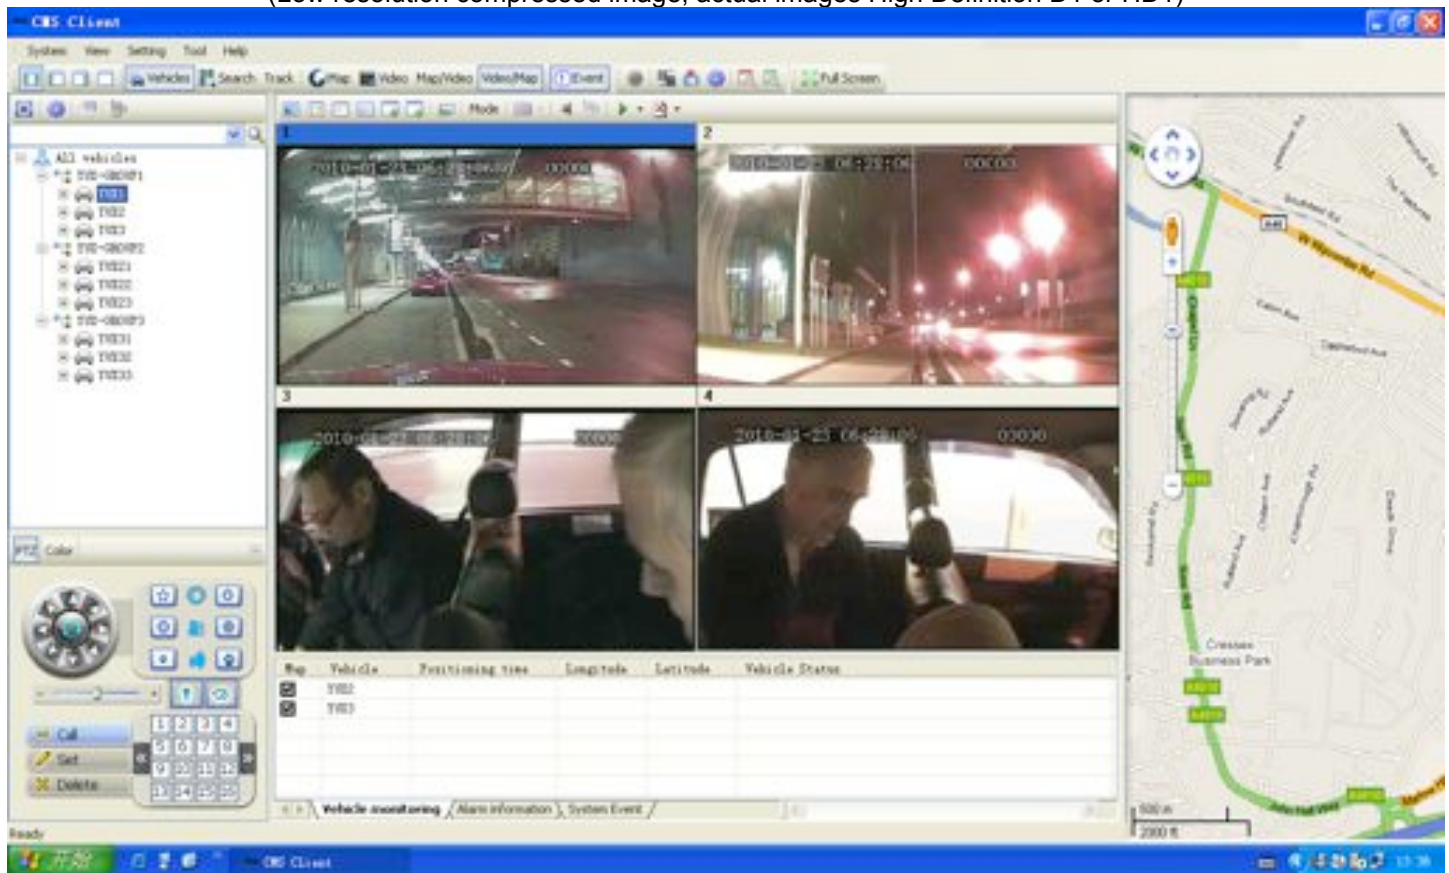

770.263.8118 office <http://www.AmericanBusVideo.com>

951.970.0112 mobile

3G Cellular
 Wi-Fi Wireless
 3G Accelerometer
 GPS Speed & Mapping

Control Panel option for use with CMS Wi-Fi & 3G Cellular

- Driver Interface Touch Screen
- One Button Cell Call Feature
- 4 Camera View & Status Display
- Driver DVR Operations Status
- Driver Alert & Alarm Indicator
- On Board Diagnostic Device

CMS Client Displays: Vehicles, Videos, Alerts, Events, GPS Maps or Combinations:
 (Low resolution compressed image, actual images High Definition D1 or HD1)

- Live View Monitoring with PTZ functions
- Live GPS Tracking & GPS Alerts & Report
- Remote: Playback, Download & Search
- Multi-Location Data Access Control
- Live Driver Intercom w/ CMS Control Panel
- Multiple Alerts: Border, Panic & Events
- DVR Wireless Updates and Firmware
- Redundant Data Download Methods