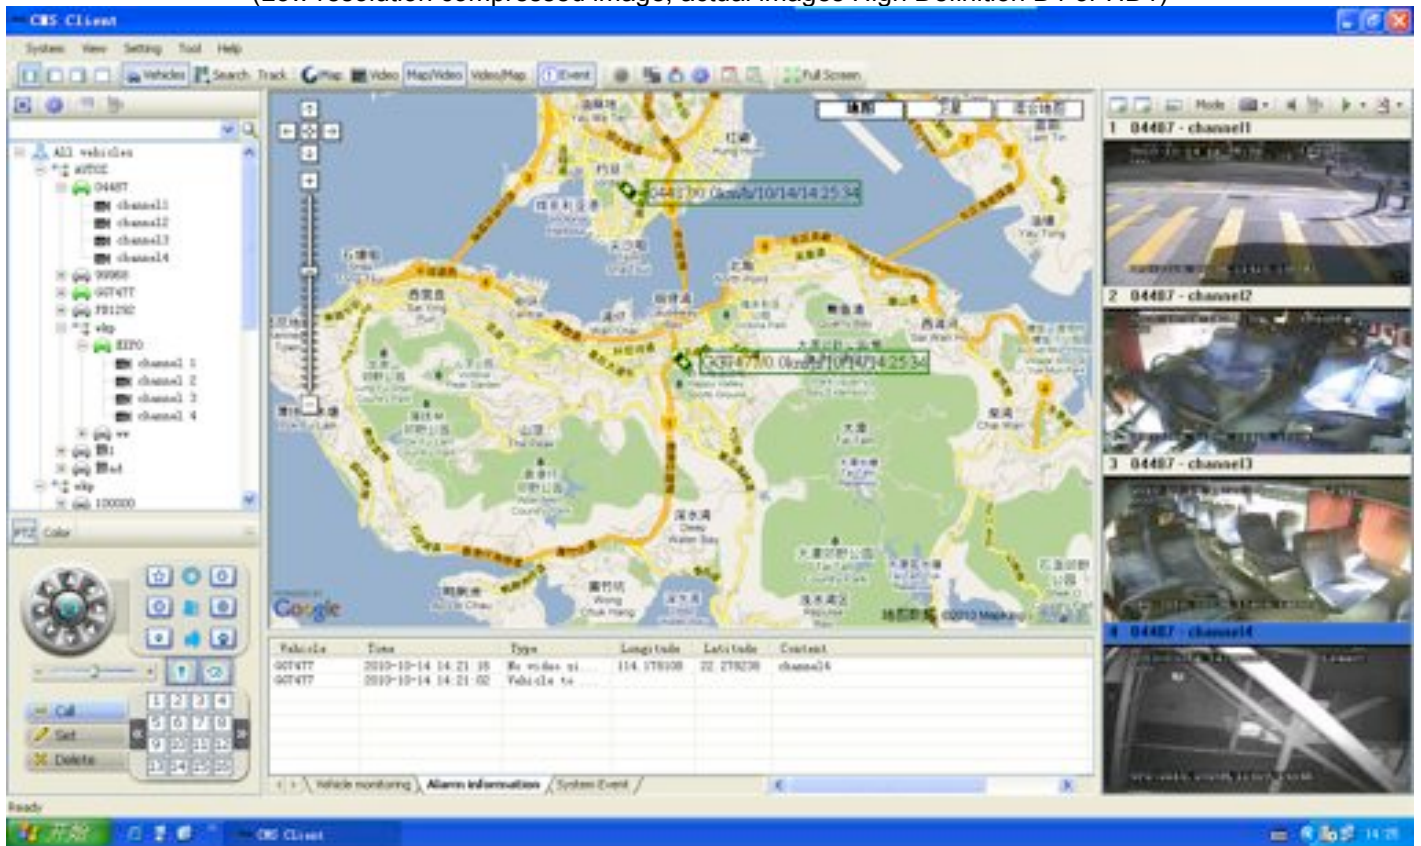

CMS Client Displays: Vehicles, Videos, Alerts, Events, GPS Maps or Combinations:
(Low resolution compressed image, actual images High Definition D1 or HD1)